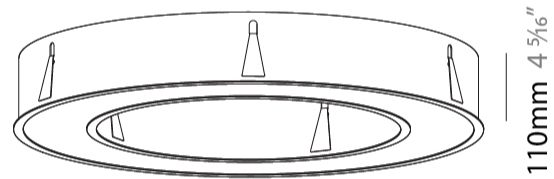

GENERAL

Series: Glorious
Subseries: Glorious
Brand: Prolicht
Division: Architectural
Mounting Type: Recessed
Mounting Location: Ceiling
Subcategory: Ambient

PHYSICAL

Shape: Round
Diameter (mm): 970
Diameter (in): 38 ³ / ₁₆
Height (mm): 110
Height (in): 4 ⁵ / ₁₆
Min. Recessing Depth (mm): 120
Min. Recessing Depth (in): 4 ³ / ₄
Light Distribution: Direct
Weight (kg): 11.164
Weight (lbs): 24.61
Diffuser: PMMA - Opal or Micro-Prism
Fixture Finish: SSR / BKV / CWI / CRY / HAB / UFT / ITA / RUA / FTG / MYG / LOD / PUS / FRO / FUP / KIA / POP / BLS / SPG / MEY / GOH / GUM / CHC / COM / ABZ / JAG / OBR / MOS / ROR
Fixture Material: Aluminum
Cut-out Measurements: 960mm / 37 13/16" x 640mm / 25 3/16"

110mm 4 ⁵/₁₆"

Ø 628mm 24 ³/₄"

Ø 970mm 38 ³/₁₆ "

960mm x 640mm
37 ¹³/₁₆" x 25 ³/₁₆"

120mm
4 ³/₄"

10 - 15mm
³/₈" - ⁹/₁₆"

A37505-

PROJECT